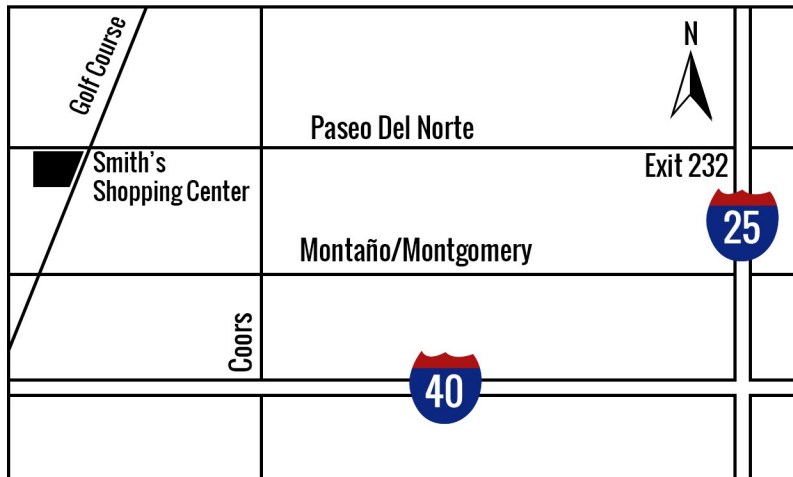

Private Balloon Flights

Directions

I-25 North from I-40 to Paseo Del Norte exit 232.

West 6 miles on Paseo Del Norte to Golf Course Road.

We meet in the parking lot of the Smith's shopping center!

If You Have a GPS you can enter this address:

8311 Golf Course Rd NW
Albuquerque, NM 87120